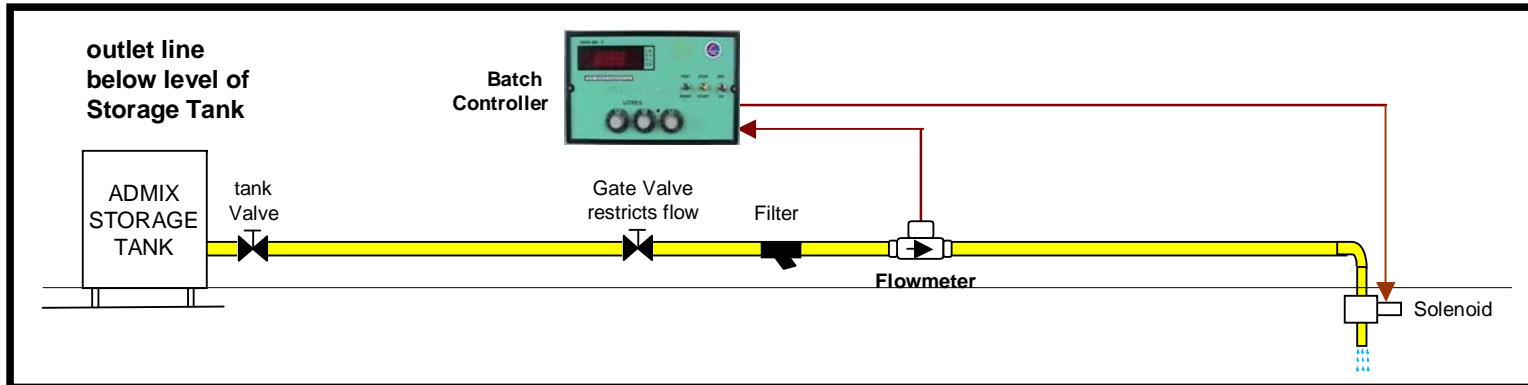

Typical Batch Controller plumbing installations for semi-automatic operation

Specifications are subject to change without notice.

See www.manuelectronics.com.au for product data sheets.