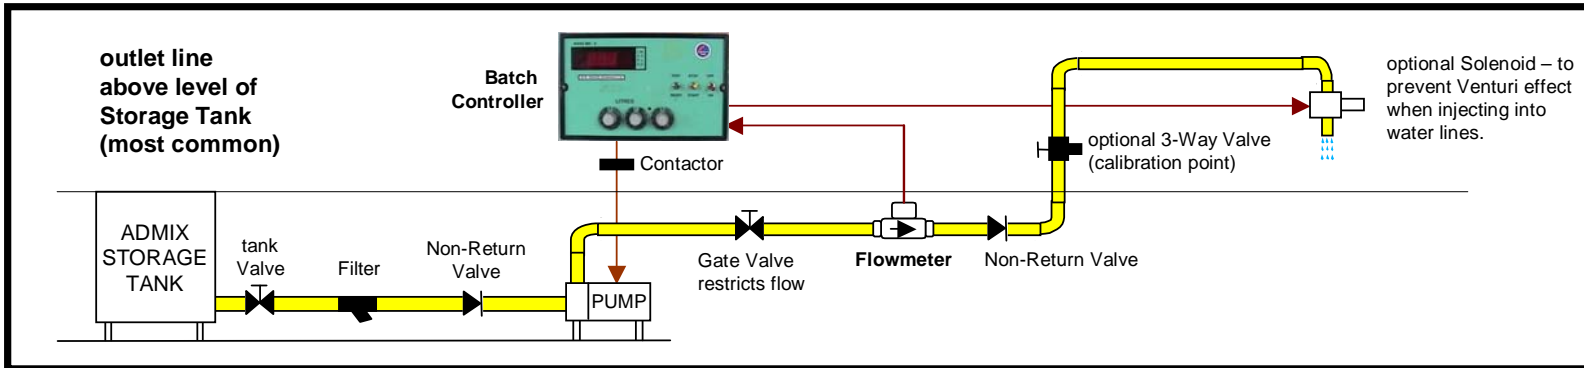

Typical Batch Controller plumbing installations for semi-automatic operation

Specifications are subject to change without notice.

See www.manuelectronics.com.au for product data sheets.