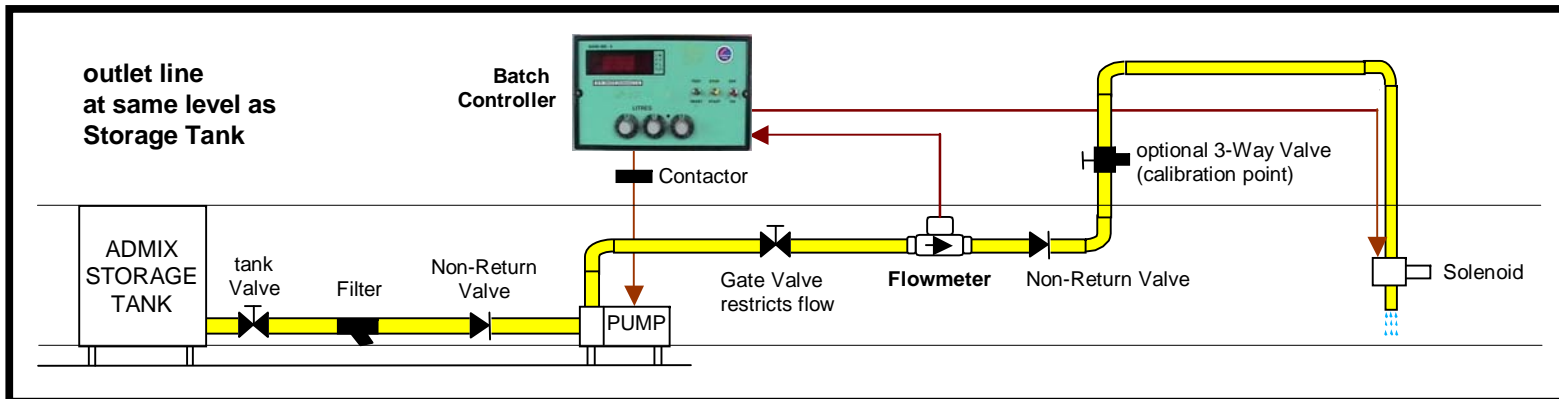

Typical Batch Controller plumbing installations for semi-automatic operation

Specifications are subject to change without notice.

See www.manuelectronics.com.au for product data sheets.